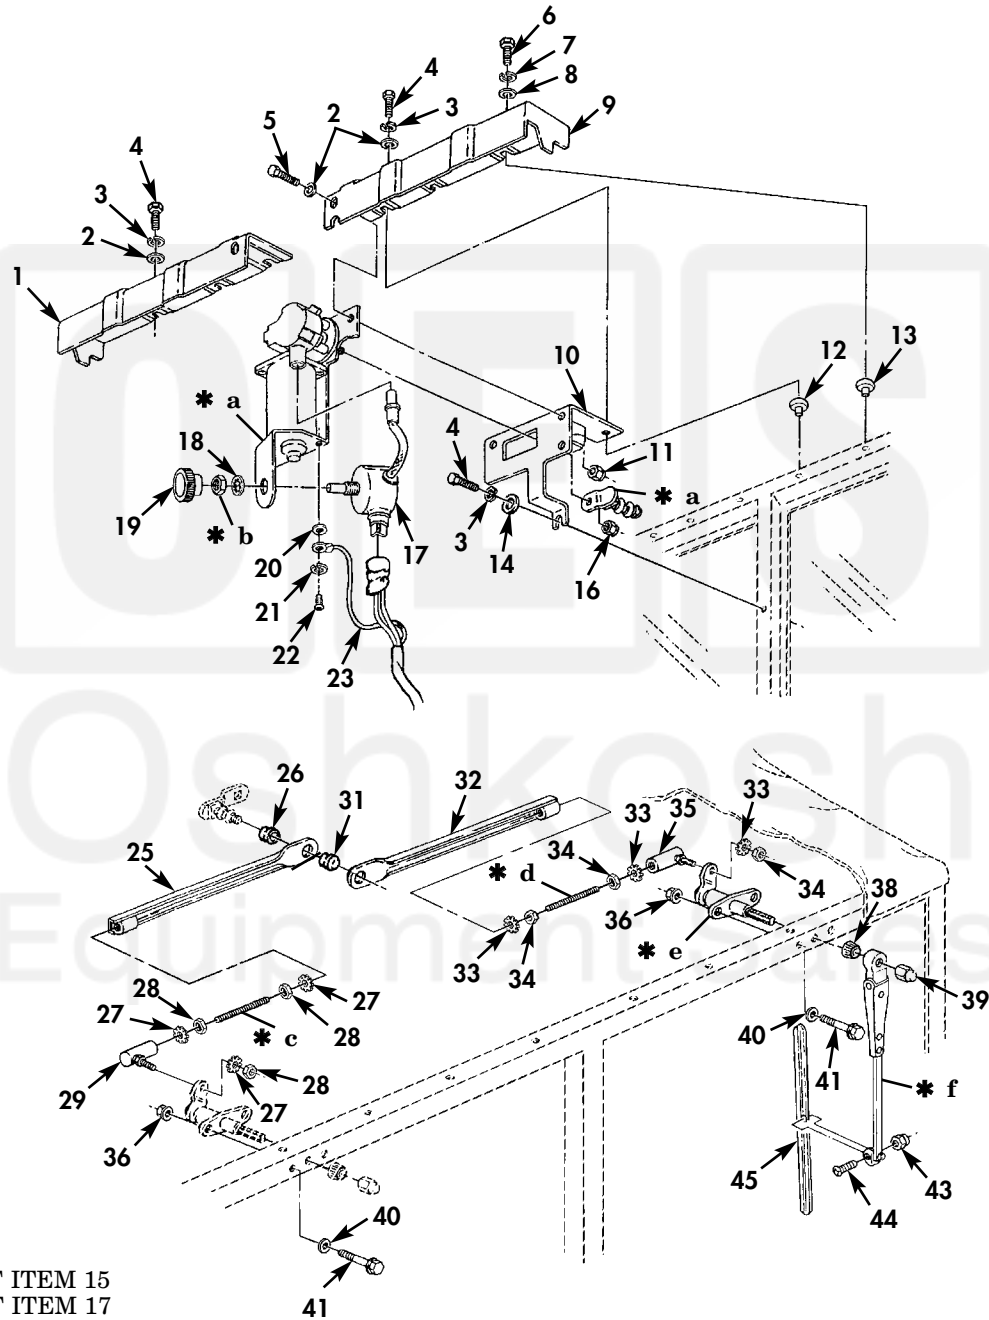

FIELD AND SUSTAINMENT MAINTENANCE
REPAIR PARTS AND SPECIAL TOOLS LIST

TRUCK, CARGO: 2-1/2-TON, 6X6, M44A2 SERIES TRUCKS (MULTIFUEL)

- * a PART OF ITEM 15
- * b PART OF ITEM 17
- * c PART OF ITEM 24
- * d PART OF ITEM 30
- * e PART OF ITEM 37
- * f PART OF ITEM 42